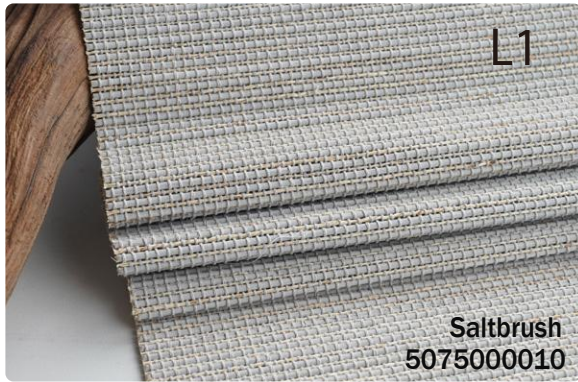

Woven Woods Shades

Weight: 495gsm
Width: 244cm | 96inches
Material: BAMBOO 50%+PAPER 50%

Weight: 700gsm
Width: 244cm | 96inches
Material: BAMBOO 100%

Weight: 1010gsm
Width: 244cm | 96inches
Material: BAMBOO 80%+JUTE 20%

Weight: 1030gsm
Width: 244cm | 96inches
Material: BAMBOO 50%+JUTE 50%

Weight: 1030gsm
Width: 244cm | 96inches
Material: BAMBOO 50%+JUTE 50%

Weight: 1030gsm
Width: 244cm | 96inches
Material: BAMBOO 50%+JUTE 50%

Weight:446gsm
Width: 244cm | 96inches
Material: JUTE 100%

Weight:353gsm
Width: 244cm | 96inches
Material: FLAX 90%+BAMBOO 5%+REED 5%

Dune Line
5075000038

Weight:877gsm
Width: 244cm | 96inches
Material:RAMIE 95%+BAMBOO 5%