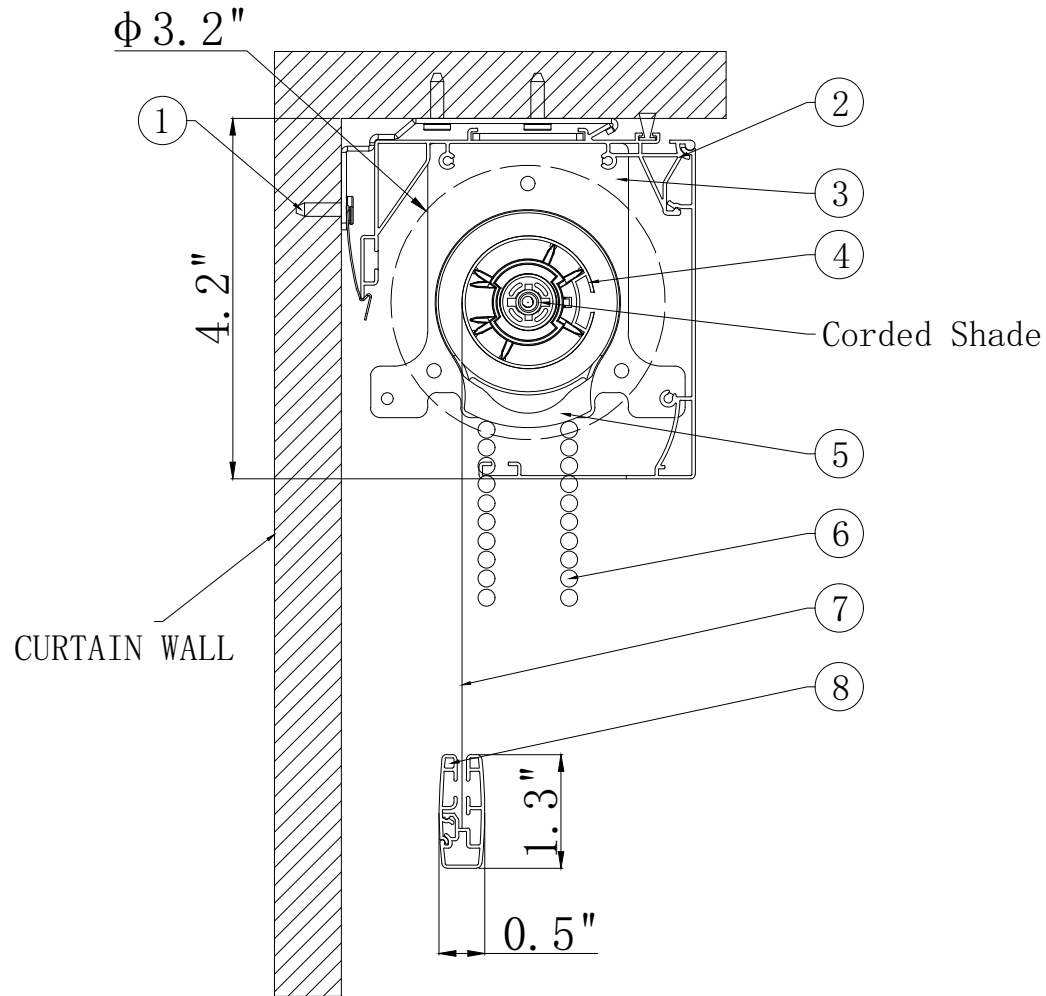

CB-283

PARTS LIST	
ITEM	DESCRIPTION
1	Fasteners
2	4-1/5" cover
3	Bracket
4	1-11/16" tube
5	Clutch
6	Chain 7-7/8" shorter than shade height
7	Fabric
8	Flat hem bar