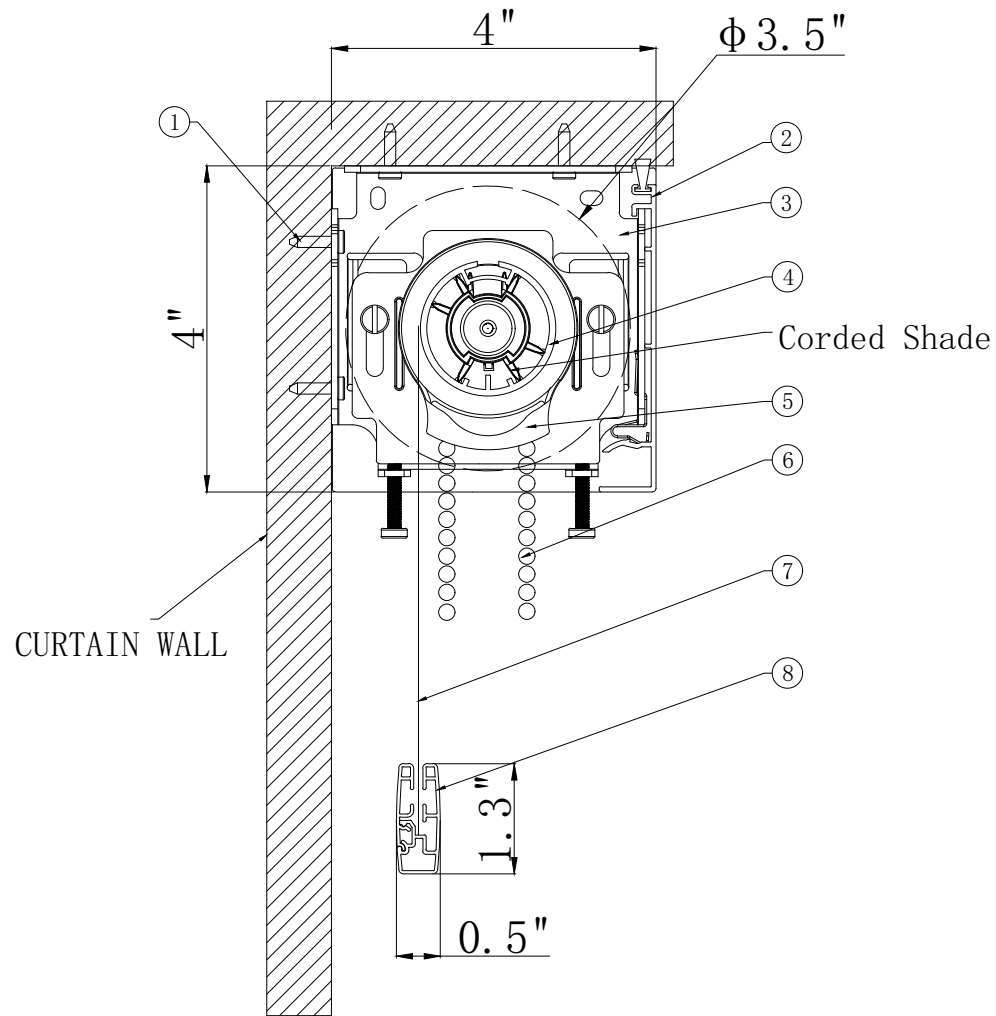

CB-282

PARTS LIST	
ITEM	DESCRIPTION
1	Fasteners
2	4" cover
3	Bracket
4	1-1/2" tube
5	Clutch
6	Chain 7-7/8" shorter than shade height
7	Fabric
8	Flat hem bar