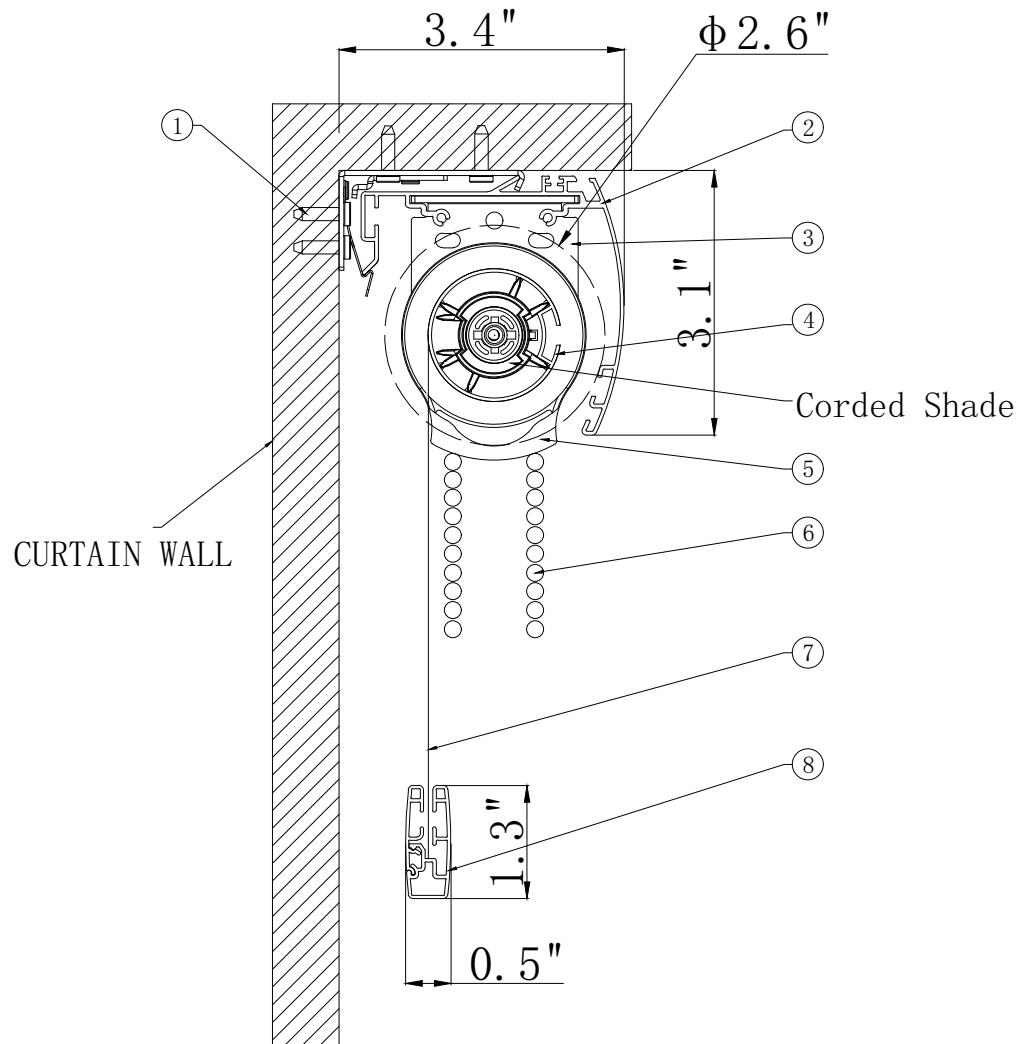

CB-269

PARTS LIST	
ITEM	DESCRIPTION
1	Fasteners
2	3-1/8" cover
3	Bracket
4	1-1/2" tube
5	Clutch
6	Chain 7-7/8" shorter than shade height
7	Fabric
8	Flat hem bar