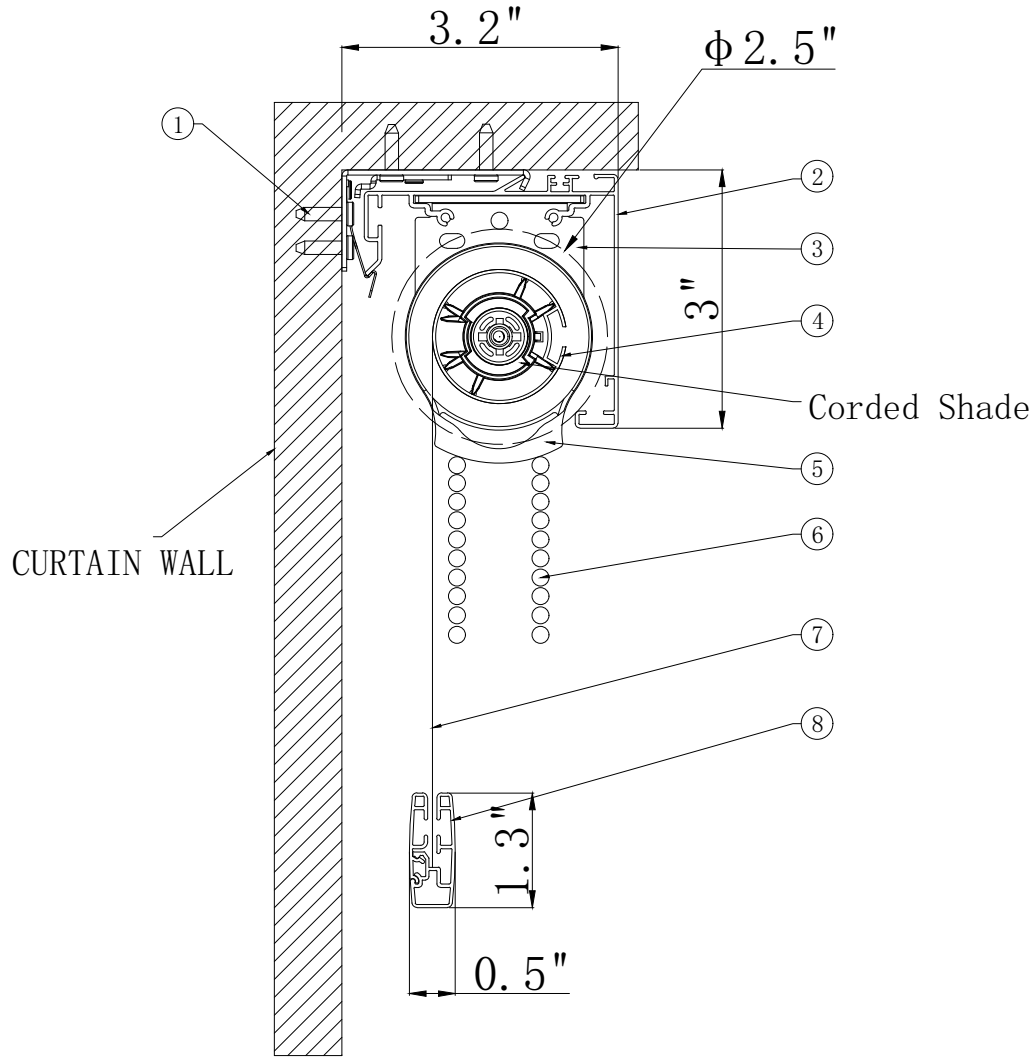

CB-268

PARTS LIST	
ITEM	DESCRIPTION
1	Fasteners
2	3" cover
3	Bracket
4	1-1/2" tube
5	Clutch
6	Chain 7-7/8" shorter than shade height
7	Fabric
8	Flat hem bar