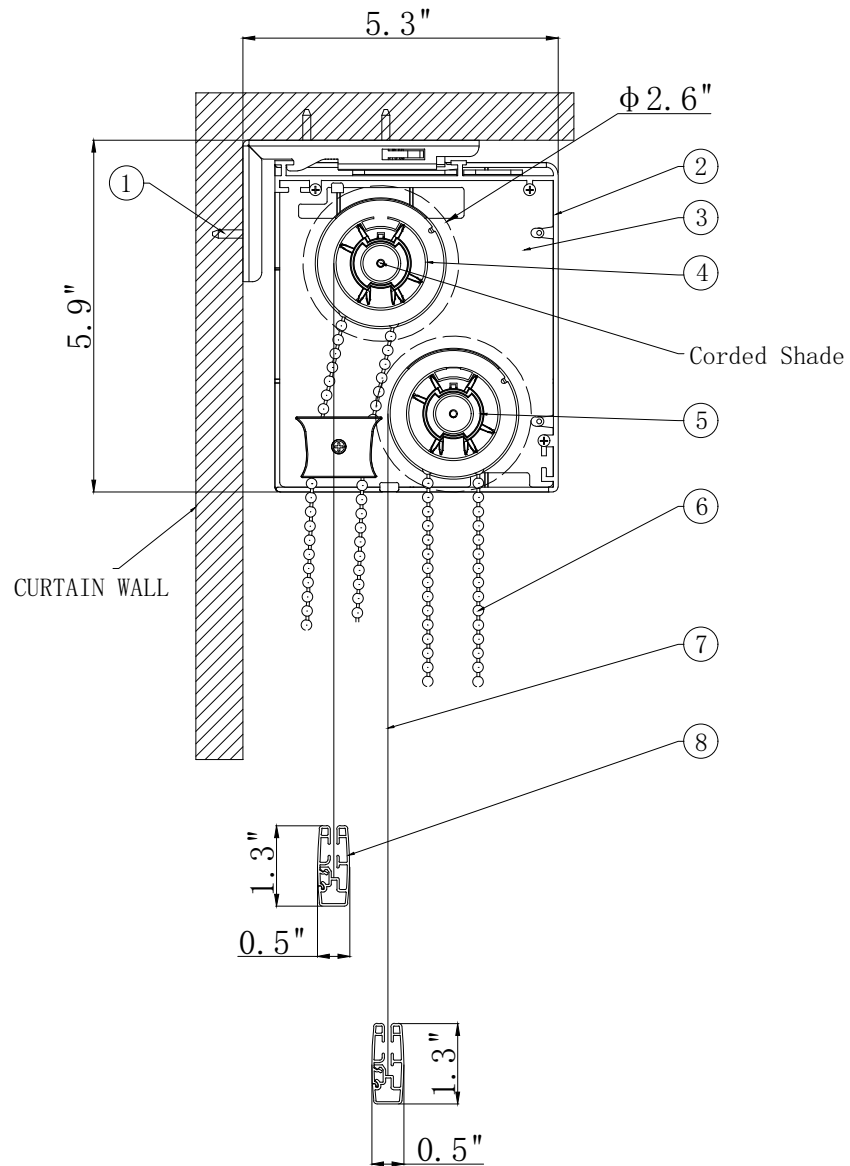

CB-258A

PARTS LIST	
ITEM	DESCRIPTION
1	Fasteners
2	5-7/8" cover
3	Bracket
4	1-1/2" tube
5	Clutch
6	Chain 7-7/8" shorter than shade height
7	Fabric
8	Flat hem bar