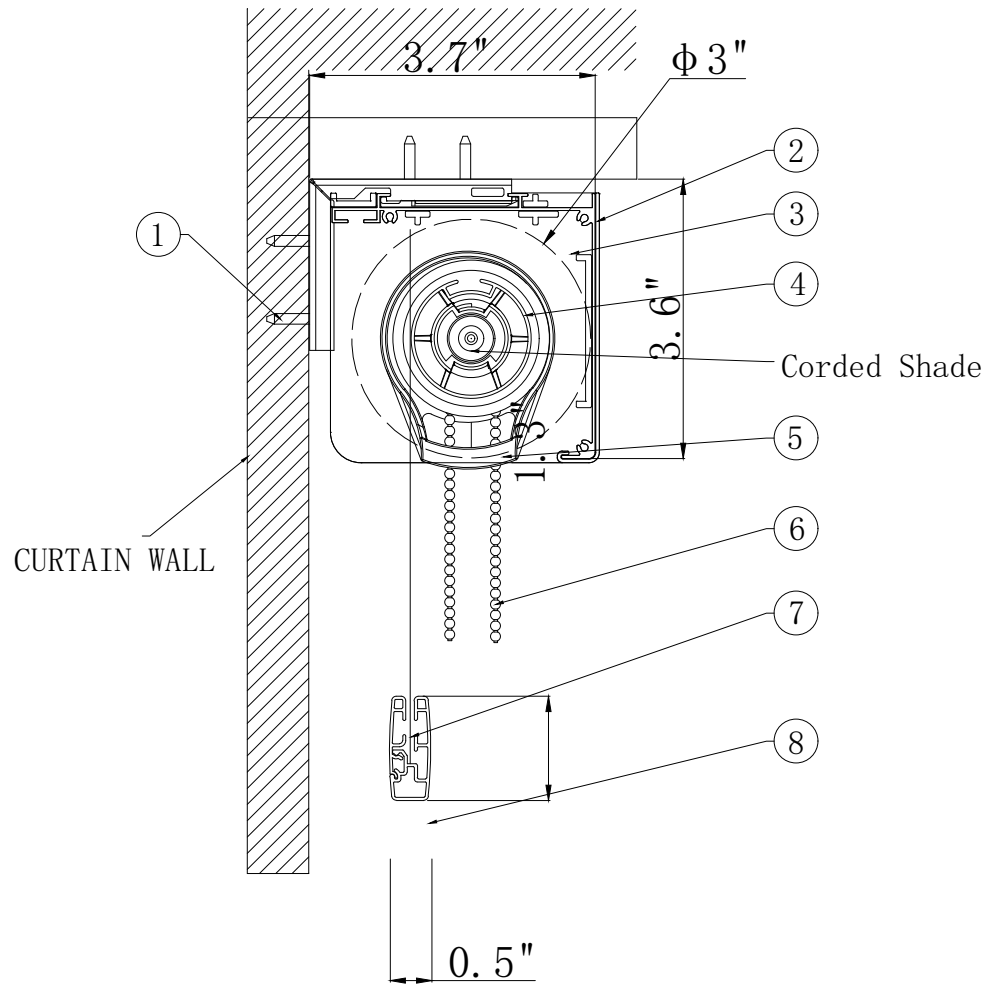

CB-235

PARTS LIST	
ITEM	DESCRIPTION
1	Fasteners
2	3-1/2" cover
3	Bracket
4	1-1/2" tube
5	Clutch
6	Chain 7-7/8" shorter than shade height
7	Fabric
8	Flat hem bar