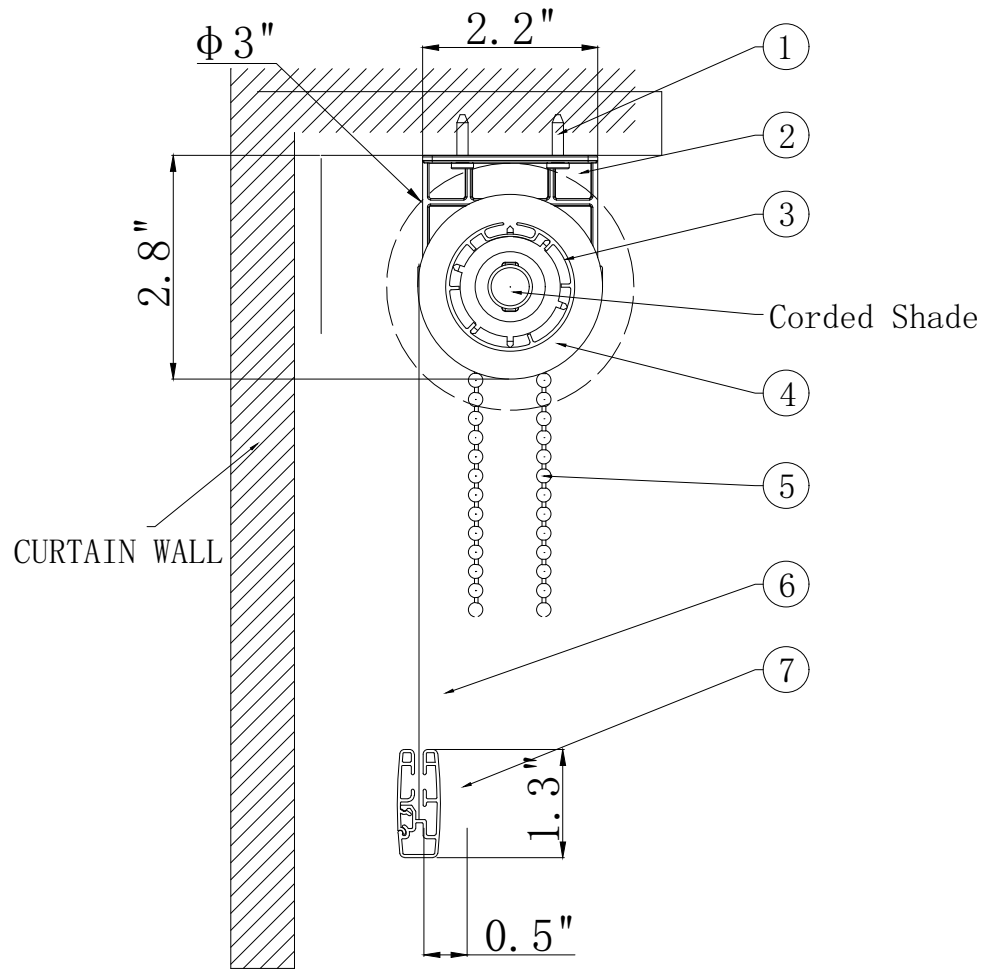

CB-208

PARTS LIST	
ITEM	DESCRIPTION
1	Fasteners
2	Bracket
3	1-1/2" tube
4	Clutch
5	Chain 7-7/8" shorter than shade height
6	Fabric
7	Flat hem bar