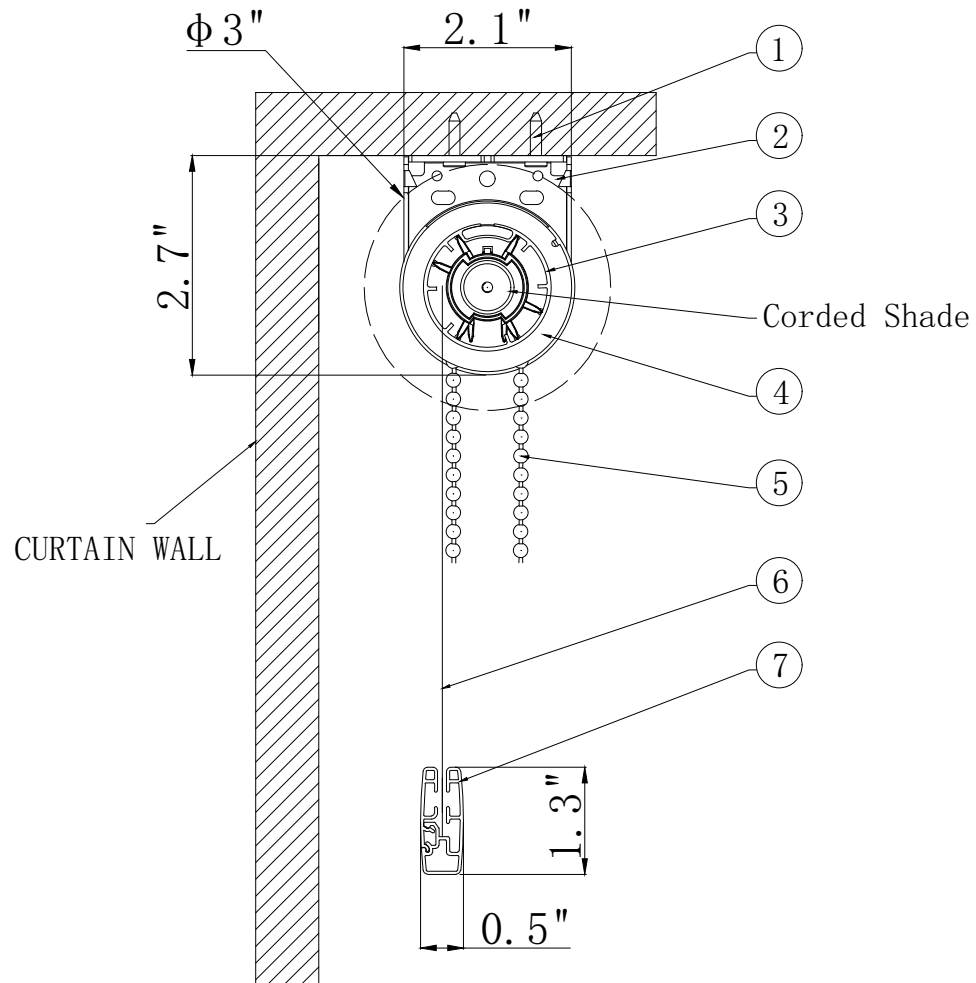

# CB-181

PARTS LIST	
ITEM	DESCRIPTION
1	Fasteners
2	Bracket
3	1-1/2" tube
4	Clutch
5	Chain 7-7/8" shorter than shade height
6	Fabric
7	Flat hem bar