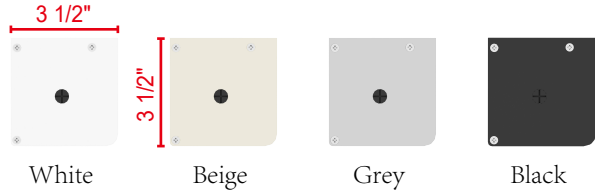

CORDLESS CONTROL

CB-235

Produce Standard

Control Options	Tube	Fabric	Bottom Bar
· Clutch Loop	-26mm -1"	-30mm -9/8"	-26mm -1"
· Cordless	-22mm -7/8"	-26mm -1 1/64"	-22mm -7/8"
· Motorization	-17mm -5/8"	-20mm -3/4"	-16mm -5/8"

Cassette T-928
 Spec: 88*88mm | 3 1/2" * 3 1/2"
 Material: Alu
 Color: Four colors

Tube T-004
 Spec: Ø38mm | 1 1/2" Thickness: 2.0mm
 Material: Alu
 Color: Alu

Bottom Bar T-787
 Spec: 24*32mm | 15/16" * 1 1/4"
 Spec: Ø13.9mm | 9/16"
 Material: Alu
 Color: Alu (4 color end cap available)