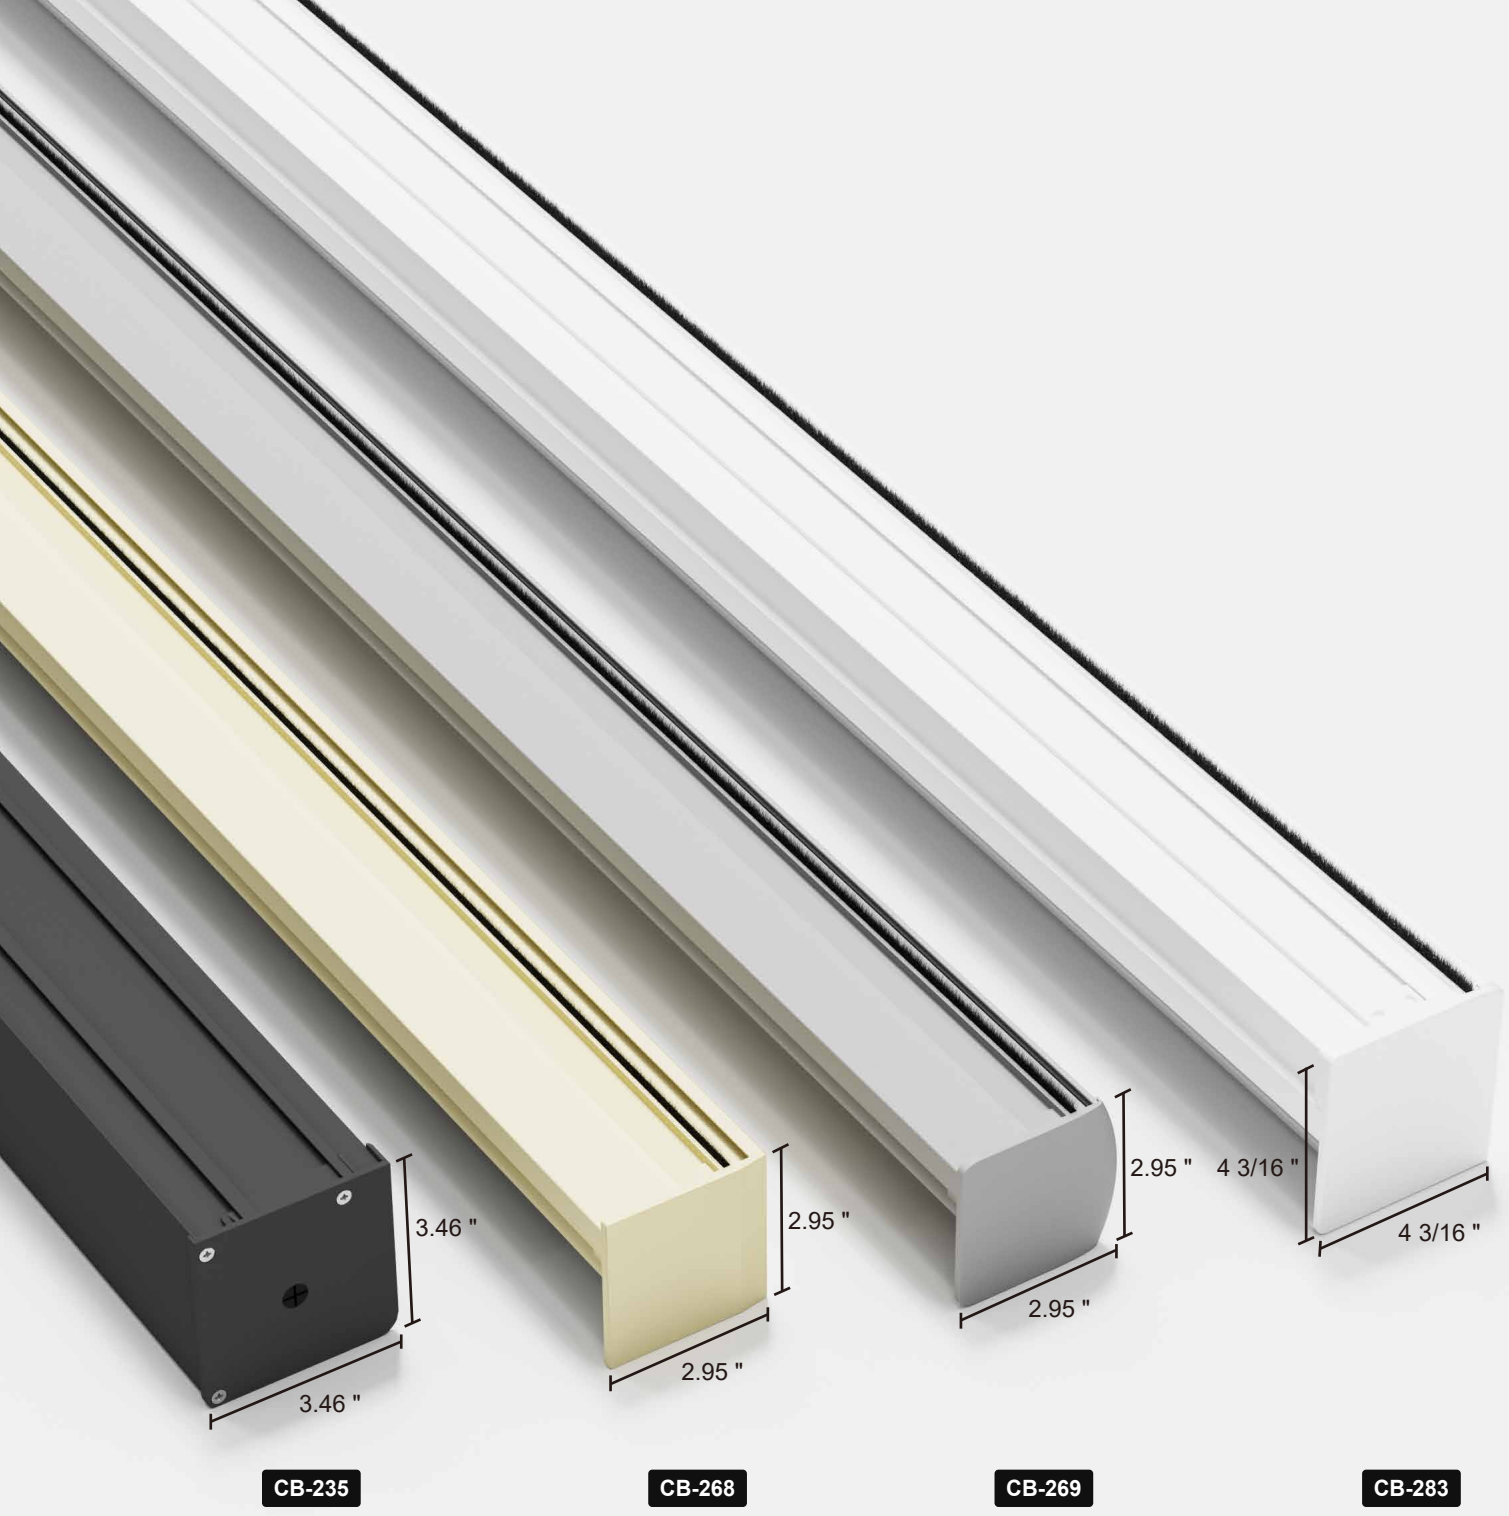

Note: Any shades with a height exceeding 100 inches, the 43mm tube and large cassette will be used.

Fabric Series	Series Name	Material	Shading Effect	Weight	Width
DR-D032	LIGHT PLAY	100% Polyester	70% Blackout	267g/m ²	118"
DR-D033	CHIC ZEBRA	100% Polyester	55% Blackout	140g/m ²	118"
DR-D038	MODERN BAND	100% Polyester	50% Blackout	109g/m ²	118"
DR-D039	SHADE VISTA	100% Polyester	60% Blackout	190g/m ²	118"
DR-D041	ZEBRA CROSSING	100% Polyester	55% Blackout	137g/m ²	118"
DR-D042	ZEBRA LUXE	100% Polyester	55% Blackout	171g/m ²	118"
DR-D045	STRIPED CHIC	100% Polyester	55% Blackout	153g/m ²	118"
DR-D048	STYLE SHIFT	100% Polyester	50% Blackout	120g/m ²	118"
DR-D049	WOVEN RHYTHM	100% Polyester	80% Blackout	180g/m ²	118"
DR-D050	SAFARI STRIPE	100% Polyester	80% Blackout	180g/m ²	118"
DR-D025	FILTERED VISTA	100% Polyester	90% Blackout	193g/m ²	118"
DR-D031	DESIGNER BANDS	100% Polyester	90% Blackout	172g/m ²	118"
DR-D036	PAINTED SHEEN	100% Polyester	90% Blackout	163g/m ²	118"
DR-D040	EQUINOX	100% Polyester	95% Blackout	270g/m ²	118"
DR-D043	URBAN STRIPE	100% Polyester	95% Blackout	184g/m ²	118"
DR-D044	SHADOW DANCE	100% Polyester	95% Blackout	172g/m ²	118"
DR-D046	STARDUST	100% Polyester	95% Blackout	300g/m ²	118"
DR-D047	BANDED BEAUTY	100% Polyester	95% Blackout	308g/m ²	118"
DR-M002	LUMINOUS STRIPE	100% Polyester	95% Blackout	255g/m ²	118"