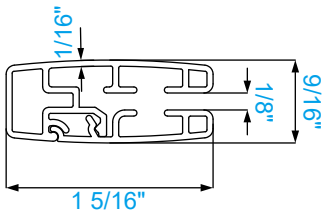

White

Beige

Grey

Black