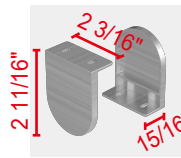

Brushed

Installation Bracket I-208

Spec: 24*55*68mm | 1 5/16" * 2 3/16" * 2 11/16"
Material: Alu
Color: Brushed

Tube T-056B

Spec: \varnothing 38mm | 1 1/2" Thickness: 2.0mm
Material: Alu
Color: Brushed

Bottom Bar T-782