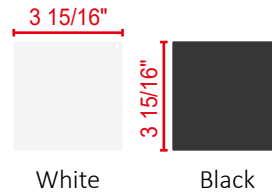

White   Black