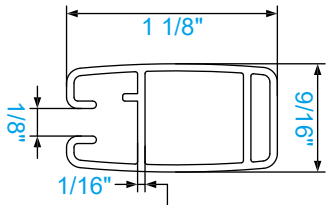

White

Beige

Grey

Black

T-798D