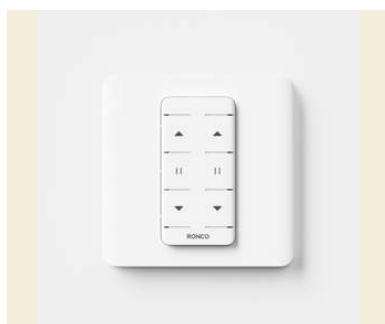

WALL SWITCHES

RE201
Single-Channel Wall Switch

- 1 channel
- 86mm EU plate
- CR2450
- Surface mount

RE202
Dual-Channel Wall Switch

- 2 channels
- 86mm EU plate
- CR2450
- Surface mount

RE206
6-Channel Wall Switch