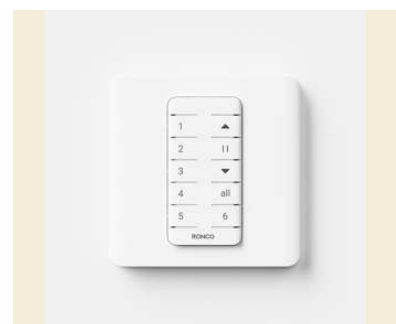

WALL SWITCHES

RE201
Single-Channel Wall Switch

- 1 channel
- 86mm EU plate
- CR2450
- Surface mount

RE202
Dual-Channel Wall Switch

- 2 channels
- 86mm EU plate
- CR2450
- Surface mount

RE206
6-Channel Wall Switch

- 6 channels
- 86mm EU plate
- CR2450
- Surface mount

07.C ACCESSORIES

Smart home & power.

Optional accessories that extend the Ronco system into smart home and power-delivery.

RE500

Ronco Wi-Fi Hub

PAIRS
Alexa · Google · Ronco App