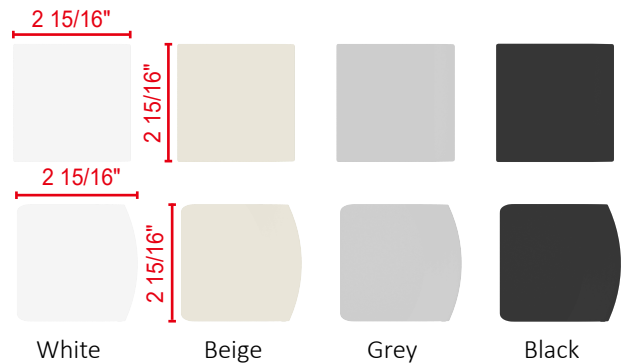

Installation Bracket H-241
Spec: /
Material: nickel plating
Color: nickel plating

CB-268/269

Produce Standard

Control Options	Tube	Fabric	Bottom Bar
· Clutch Loop	-26mm | -1"	-30mm | -1 1/4"	-28mm | -1 1/8"
· Cordless	-23mm | -7/8"	-27mm | -1 1/4"	-23mm | -7/8"
· Motorization	-22mm | -7/8"	-26mm | -1"	-24mm | -15/16"