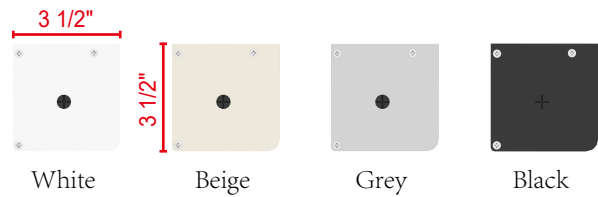

CB-235

Produce Standard

Control Options	Tube	Fabric	Bottom Bar
· Clutch Loop	-26mm | -1"	-30mm | -1 1/4"	-28mm | -1 1/8"
· Cordless	-18mm | -1 1/16"	-21mm | -1 3/16"	-20mm | -3/4"
· Motorization	-26mm | -1"	-30mm | -1 1/4"	-28mm | -1 1/8"