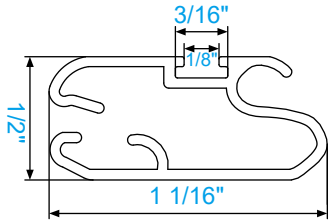

T-795

White

Beige

Grey

Black

T-798D

White

Beige

Grey

Black

T-988

White

Beige

Grey

Black