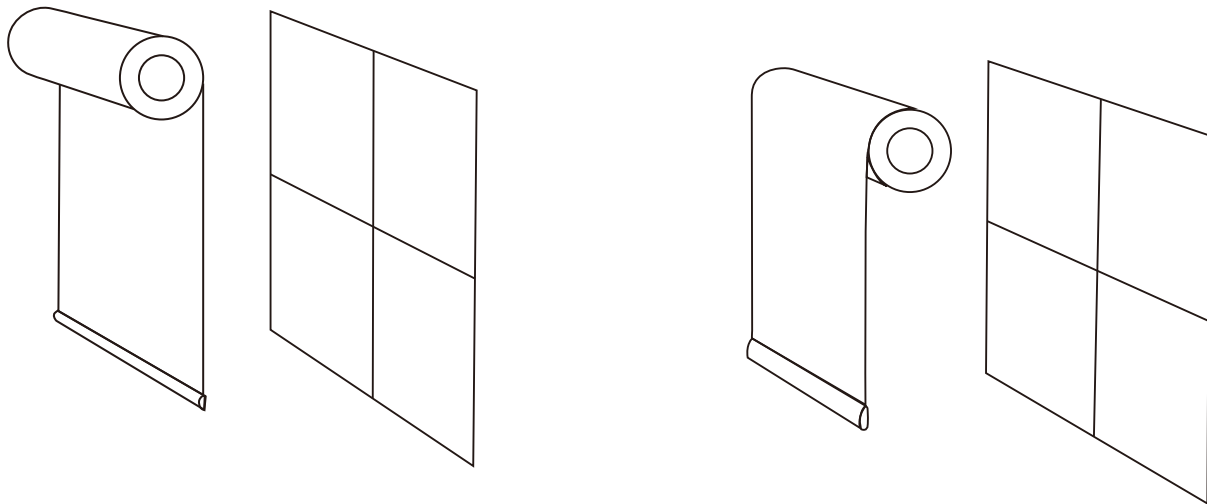

ROLL METHOD

Standard

- The shade deploys and retracts from the bottom.
- The shade lowers from and raises to the bottom.

Reverse

- The shade deploys and retracts from the bottom.
- The shade lowers from and raises to the bottom.
- Difference from Standard is the way to roll the fabric to the tube in the reverse way.