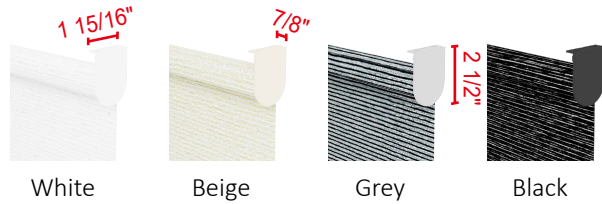

Roller Shades

CB-181

Produce Standard			
Control Options	Tube	Fabric	Bottom Bar
· Clutch Loop	-32mm -1 1/4"	-32mm -1 1/4"	-32mm -1 1/4"
· Motorization	-32mm -1 1/4"	-32mm -1 1/4"	-32mm -1 1/4"

Installation Bracket I-181